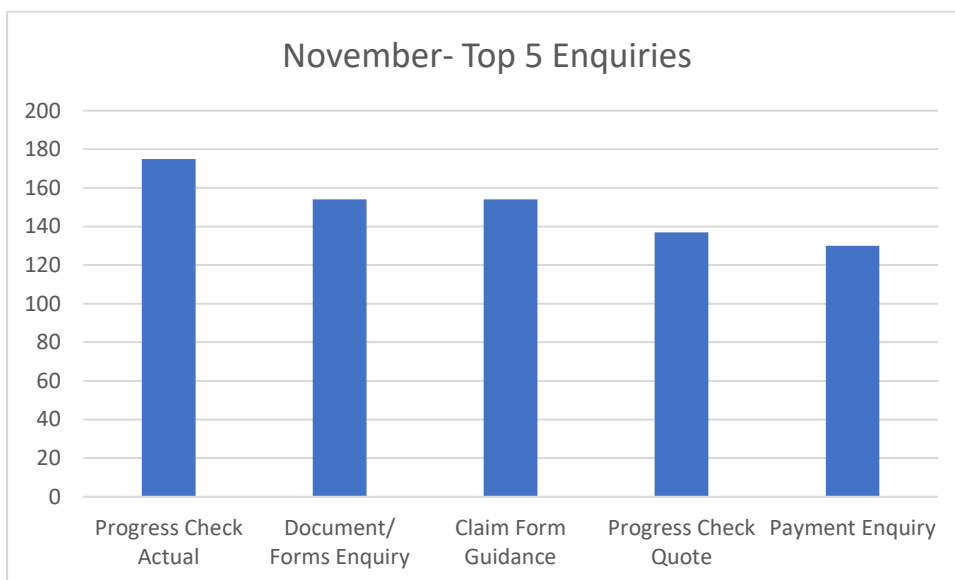

Customer Relationship Team: Q3 Query Summary

A breakdown of the top 5 enquiries per month are demonstrated below:

This page is intentionally left blank