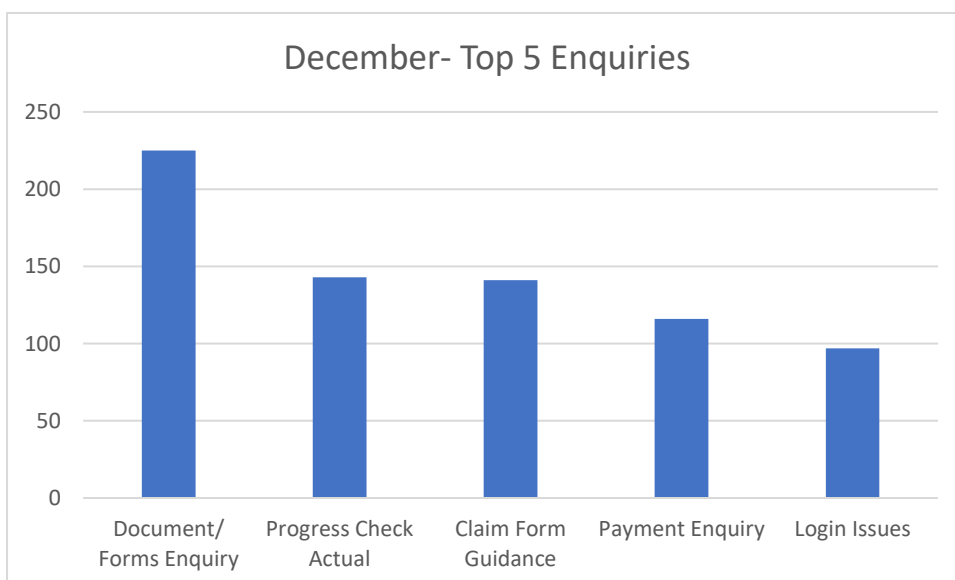

Customer Relationship Team: Q3 Query Summary

A breakdown of the top 5 enquiries per month are demonstrated below:

This page is intentionally left blank