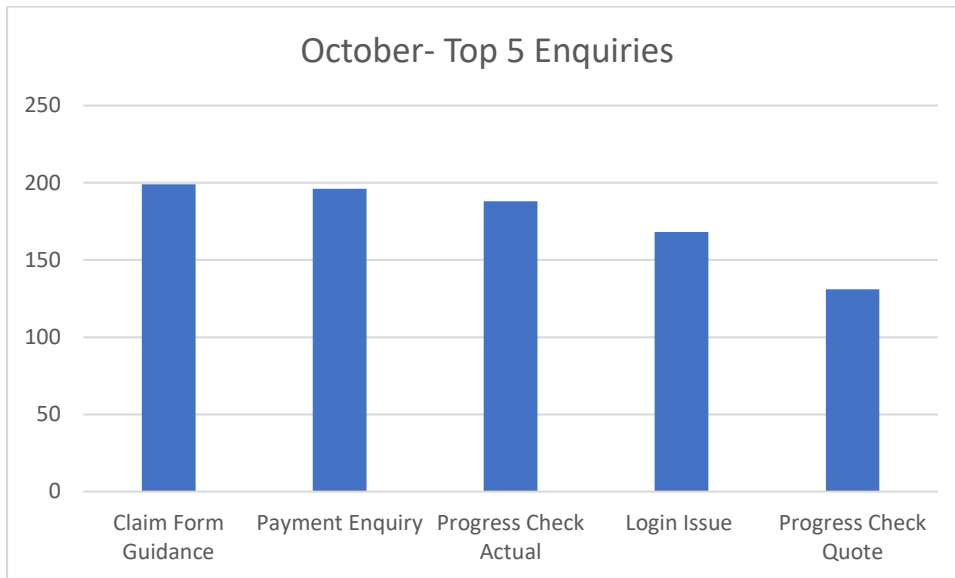

Customer Relationship Team: Q3 Query Summary

A breakdown of the top 5 enquiries per month are demonstrated below:

This page is intentionally left blank